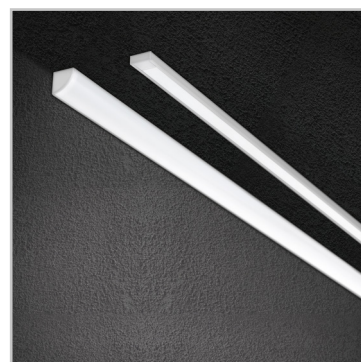

ideal lux | Slot

PROFILES

Extruded aluminum body with white powder coated surface and PMMA opal cover. Bars with different optional sections: RECESSED version for plasterboard ceilings and SURFACE version for wall or ceiling installation. The linear modules are available in different lengths: 1000, 2000 and 3000 mm. They can be assembled according to the desired design and can be sectioned to size.

Led and driver to be combined for a correct installation. Light source available with color temperature of 2700K, 3000K, 4000K; CRI \geq 80; available with IP20 and IP65 protection.

Suggestion

Code	204635
Item name	SLOT SURFACE ANGOLO 3000 mm WH
Material	Aluminum
Net Weight	0,44 Kg
Volume	0,0030 m ³